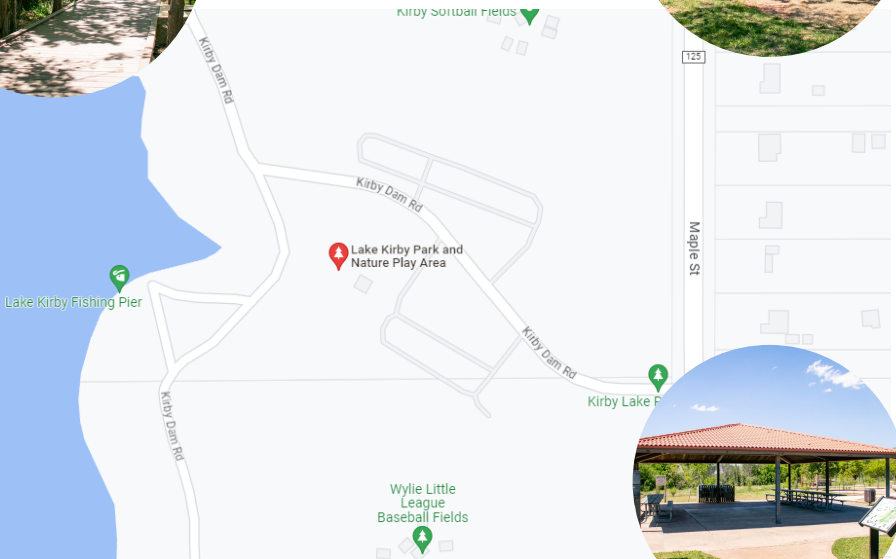

EVERMAN PARK

1099 N 1ST ST, ABILENE, TX 79601

Everman Park is at the center of downtown Abilene surrounded by wonderful storybook sculptures!

NORTH 3RD STREET

NORTH 2ND STREET

NORTH 1ST STREET

CYPRESS STREET

PARKING

PLAYGROUND

LAKE KIRBY NATURE PARK

5650 MAPLE ST, ABILENE, TX 79602

Nature Park is on the east side of Lake Kirby and hosts a great playground and softball fields!

LAKE KIRBY

NATURE WALKING PATH

PLAYGROUND

PARKING

PARKING

MAPLE STREET

KIRBY DAM ROAD

KIRBY DAM ROAD

GROVER NELSON PARK

2070 ZOO LN, ABILENE, TX 79602

LENGTH: 1 MILE

Grover Nelson Park is right outside of the Abilene Zoo and home to Fort Imagination!

REDBUD PARK

3125 S 32ND ST. ABILENE, TX 79603

LENGTH: 1.52 MILES

Redbud Park is one of Abilene's largest parks and near the Mall of Abilene!