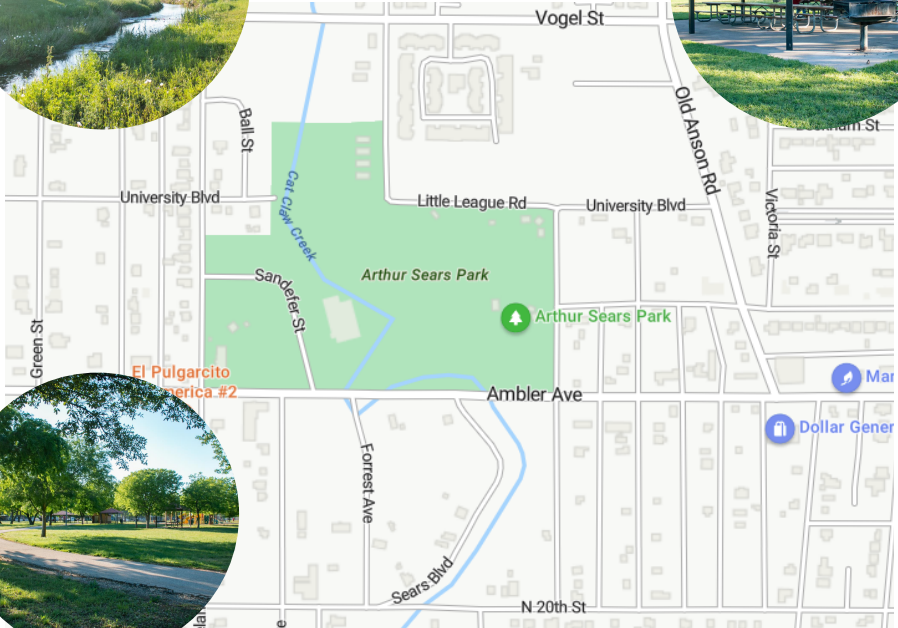

BARROW STREET

PARKING

OSCAR ROSE PARK

Samn

S. Moc

S 7th St

S 8th St

S Willis St

Barrow St

Oscar Rose Park

S 10th St

ARTHUR SEARS PARK

2250 AMBLER AVE. ABILENE, TX 79603

LENGTH: 0.72 MILES

Arthur Sears Park has plenty of room for walking, playing, and other fun activities!

CAL YOUNG PARK