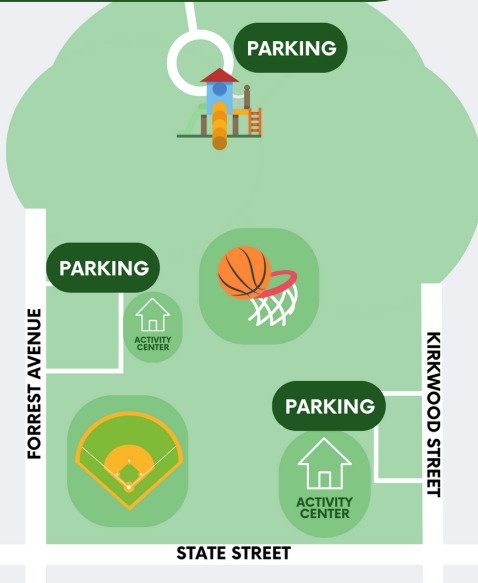

TABLE OF CONTENTS

CEDAR CREEK WATERWAY TRAIL	3
EVERMAN PARK/DOWNTOWN	4
JOHNSON PARK	5
LAKE KIRBY NATURE PARK AND TRAIL	6
GROVER NELSON PARK	7
REDBUD PARK	8
SEA BEE PARK	9
OSCAR ROSE PARK	10
ARTHUR SEARS PARK	11
PLAYGROUNDS AND ACTIVITIES	12-15
MORE PARKS AND PATHS	16

WALNUT STREET

PARKING

ABILENE VISITORS CENTER

EVERMAN PARK

SOUTH 1ST STREET

CEDAR STREET

PINE STREET

JOHNSON PARK

950 T & P LN, ABILENE, TX 79602

COACH JAMES VALENTINE PARK

1317 N PIONEER DR, ABILENE, TX 79603

COBB PARK

2302 STATE ST, ABILENE, TX 79603

C.W. GILL PARK

1174 S WILLIS ST, ABILENE, TX 79605

REYES FLORES PARK

PARKING

PLAYGROUND

RESTROOMS

SPLASH PAD

CORSICANA AVANUE

PARKING

HARTFORD STREET

STEVENSON PARK