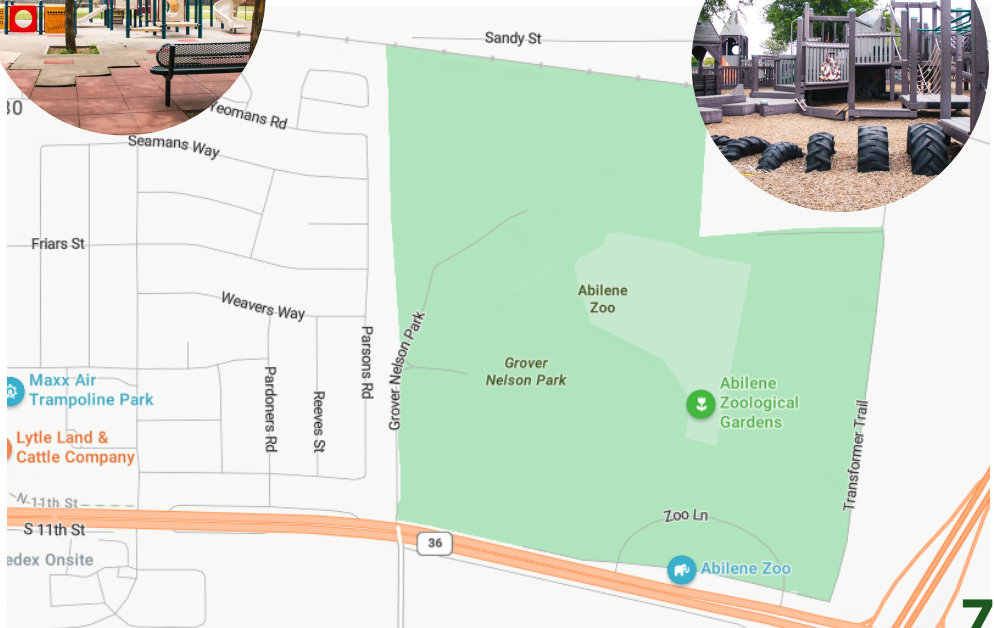

WALNUT STREET

PARKING

ABILENE VISITORS CENTER

EVERMAN PARK

SOUTH 1ST STREET

CEDAR STREET

PINE STREET

JOHNSON PARK

PARKING

PLAYGROUND

LAKE KIRBY NATURE PARK

5650 MAPLE ST, ABILENE, TX 79602

Nature Park is on the east side of Lake Kirby and hosts a great playground and softball fields!

LAKE KIRBY

NATURE WALKING PATH

PLAYGROUND

PARKING

PARKING

MAPLE STREET

KIRBY DAM ROAD

KIRBY DAM ROAD

GROVER NELSON PARK

2070 ZOO LN, ABILENE, TX 79602

LENGTH: 1 MILE

Grover Nelson Park is right outside of the Abilene Zoo and home to Fort Imagination!

REDBUD PARK

3125 S 32ND ST. ABILENE, TX 79603

LENGTH: 1.52 MILES

Redbud Park is one of Abilene's largest parks and near the Mall of Abilene!